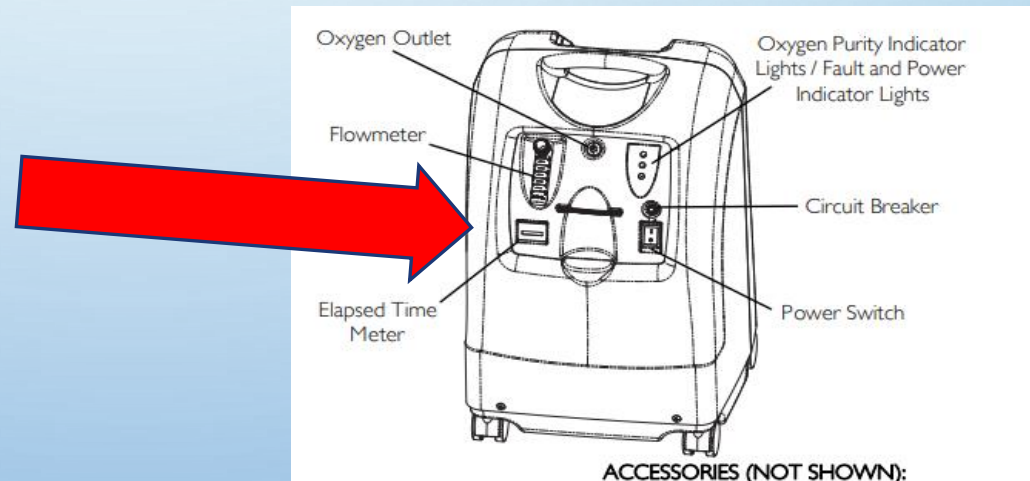

INVACARE PERFECTO2